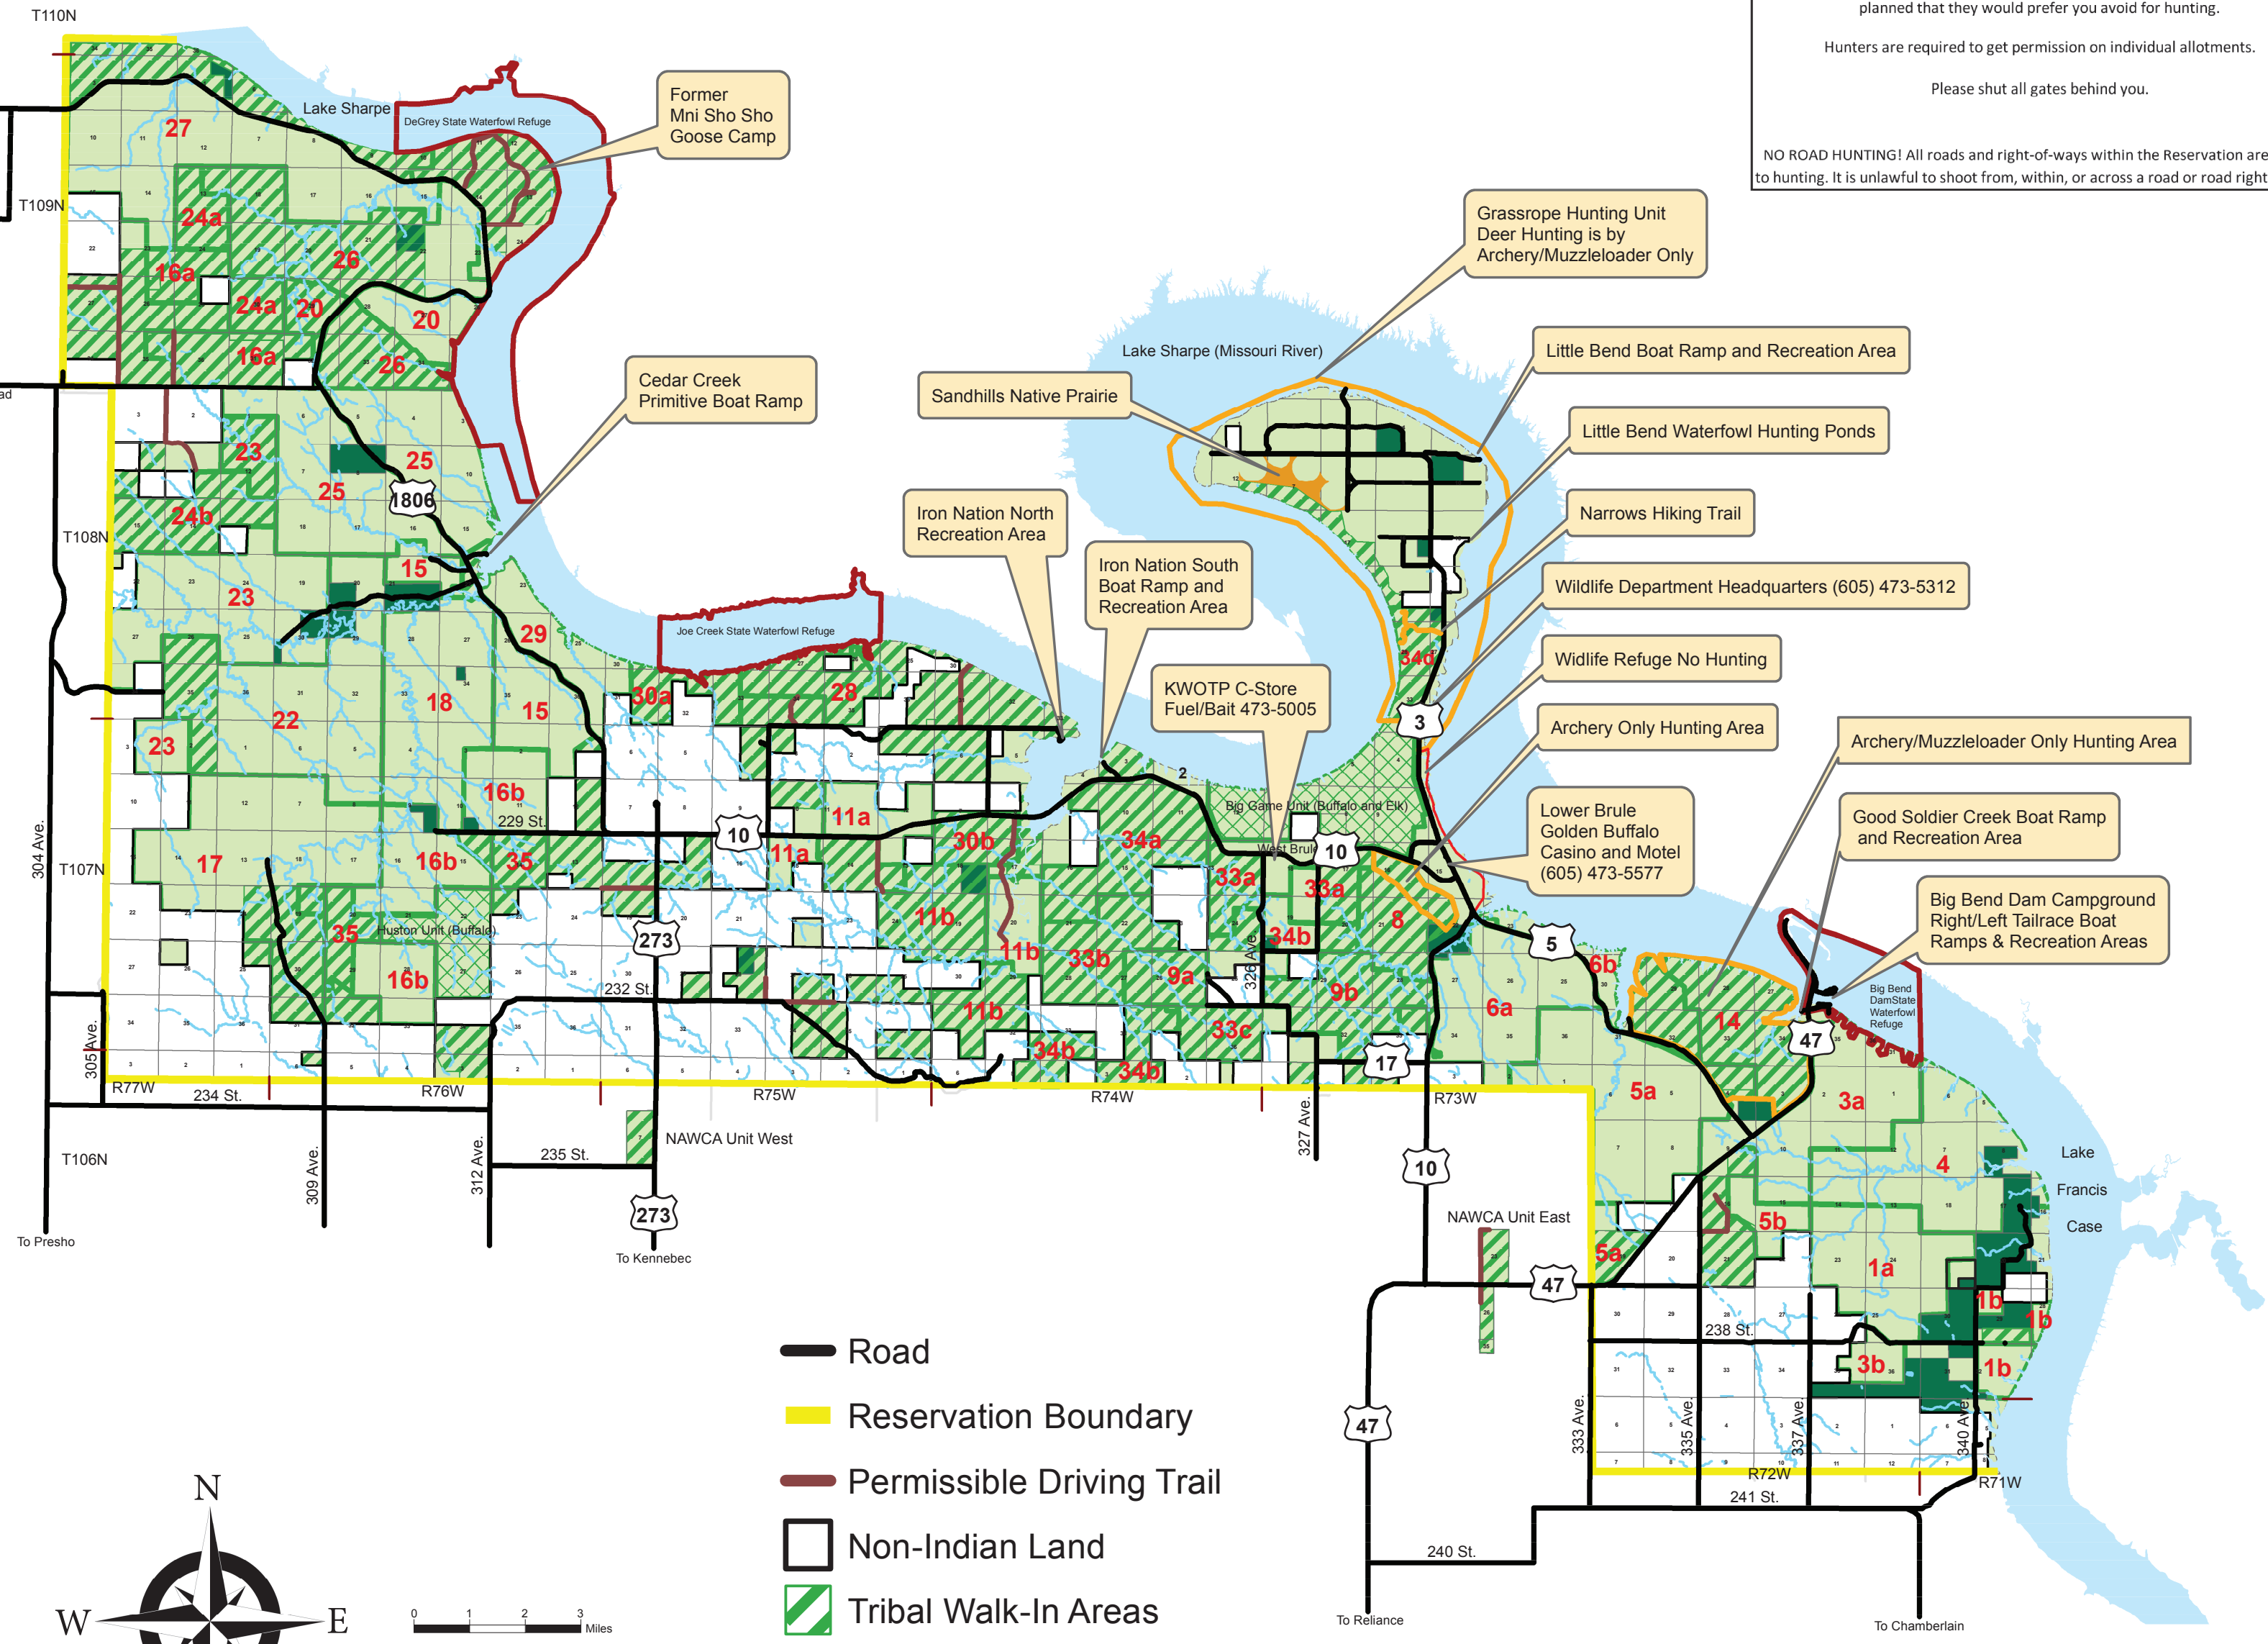

Hunters are required to get permission on individual allotments.

Please shut all gates behind you.

NO ROAD HUNTING! All roads and right-of-ways within the Reservation are closed to hunting. It is unlawful to shoot from, within, or across a road or road right-of-way.

NEW FOR 2019

1. GRASSROPE UNIT DEER HUNTING IS ONLY BY ARCHERY OR MUZZLELOADER

2. LOTTERY APPLICATION CHANGES:
ALL BUFFALO/ELK: JANUARY 1- APRIL 15
ALL DEER/PRONGHORN: JANUARY 1 - JUNE 30
NO LOTTERY FOR SPRING/FALL TURKEY & PADDLEFISH:
GET TAGS ONLINE (www.lowerbrulewildlife.com) OR AT OFFICE 605.473.5666

- Road
- Reservation Boundary
- Permissible Driving Trail
- Non-Indian Land
- Tribal Walk-In Areas
- Individual Allotments
- Tribal Trust Lands